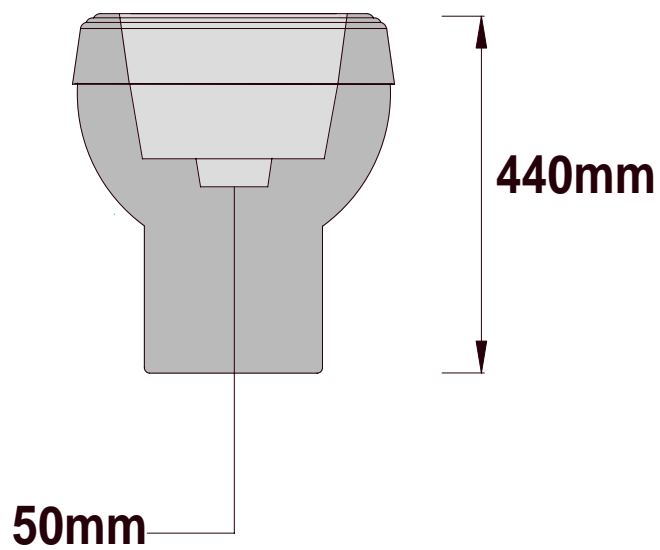

AFIA "98" wc with close coupled cistern

CONSULTO COLLECTION

AFIA "98" wc

CONSULTO COLLECTION

AFIA "97" wc with close coupled cistern

CONSULTO COLLECTION

AFIA "97" wc

CONSULTO COLLECTION