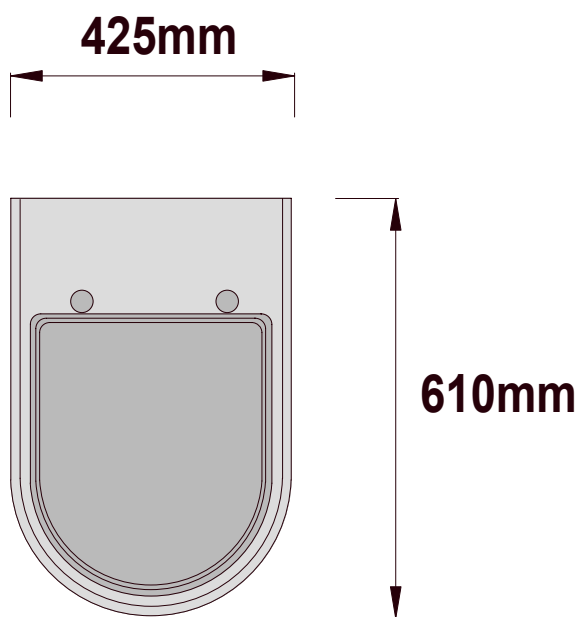

**AFIA Classic wc**  
Close coupled cistern

**CONSULTO COLLECTION**

Horizontal or vertical outlet

**AFIA Classic wc  
for concealed cistern**

**CONSULTO COLLECTION**

**Horizontal or vertical outlet**