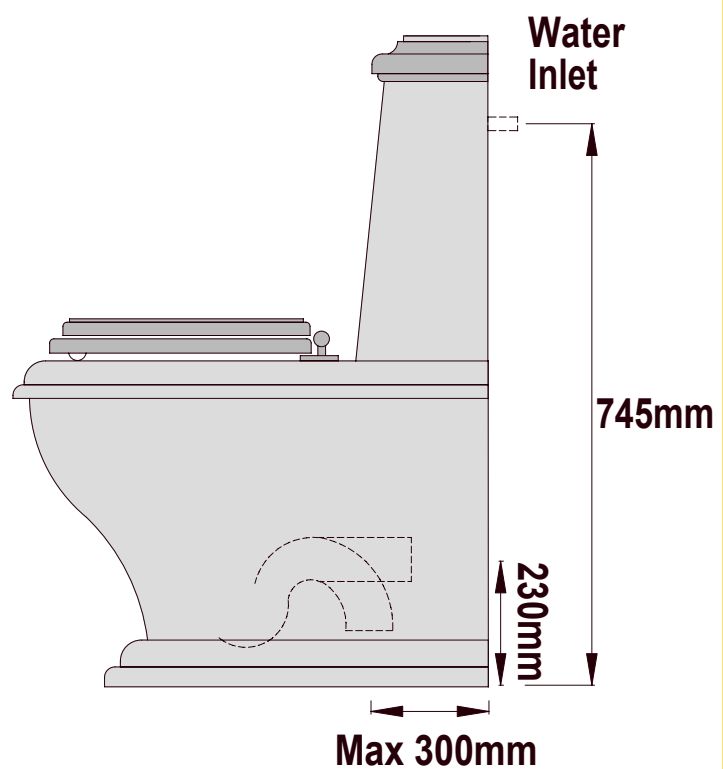

**AFIA Classic wc**  
Close coupled cistern

**CONSULTO COLLECTION**

Horizontal or vertical outlet

**AFIA Classic wc  
for concealed cistern**

**CONSULTO COLLECTION**

**Horizontal or vertical outlet**