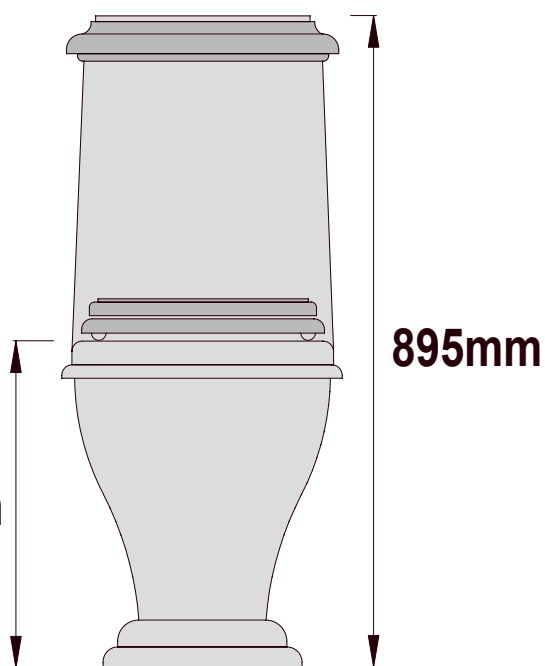

**AFIA Classic wc**  
Close coupled cistern

**CONSULTO COLLECTION**

Horizontal or vertical outlet

**AFIA Classic wc  
for concealed cistern**

**CONSULTO COLLECTION**

**Horizontal or vertical outlet**