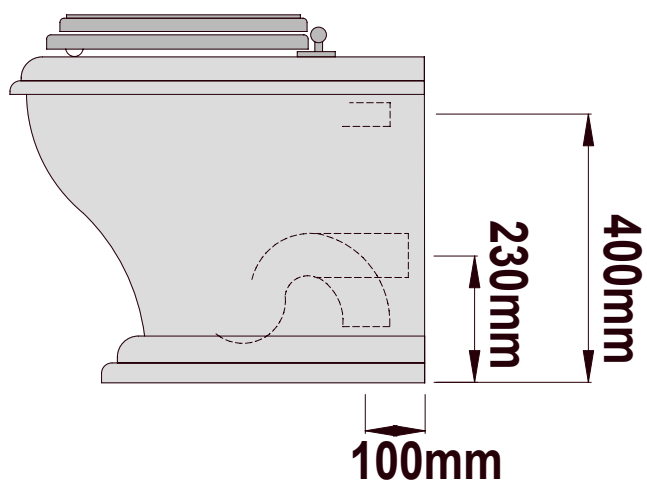

**AFIA Classic wc**  
Close coupled cistern

**CONSULTO COLLECTION**

Horizontal or vertical outlet

**AFIA Classic wc  
for concealed cistern**

**CONSULTO COLLECTION**

**Horizontal or vertical outlet**