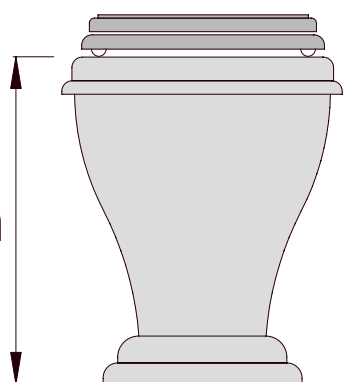

**AFIA Classic wc**  
Close coupled cistern

**CONSULTO COLLECTION**

Horizontal or vertical outlet

**AFIA Classic wc  
for concealed cistern**

**CONSULTO COLLECTION**

**Horizontal or vertical outlet**