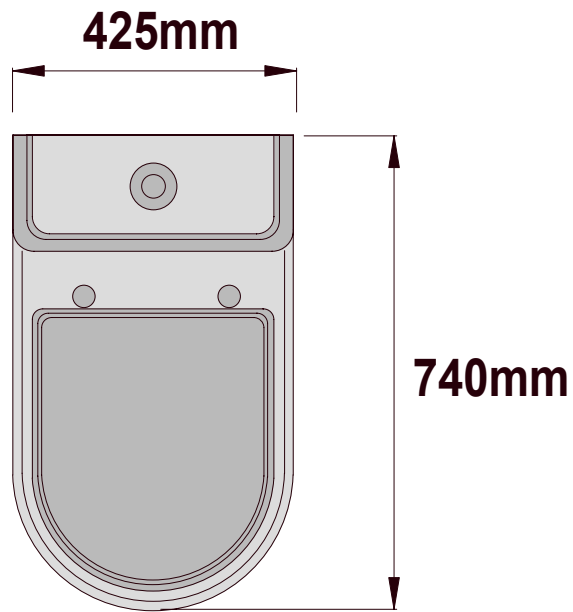

**AFIA Classic wc**  
Close coupled cistern

**CONSULTO COLLECTION**

Horizontal or vertical outlet

**AFIA Classic wc  
for concealed cistern**

**CONSULTO COLLECTION**

**Horizontal or vertical outlet**